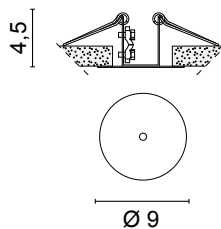

0954 0,7 kg

Rosone per cartongesso con driver - 1 Spirits
Plasterboard ceiling rose with driver - 1 Spirits

.01

7,5 cm.

SOLO COLLEGAMENTO IN SERIE - ONLY SERIAL CONNECTION