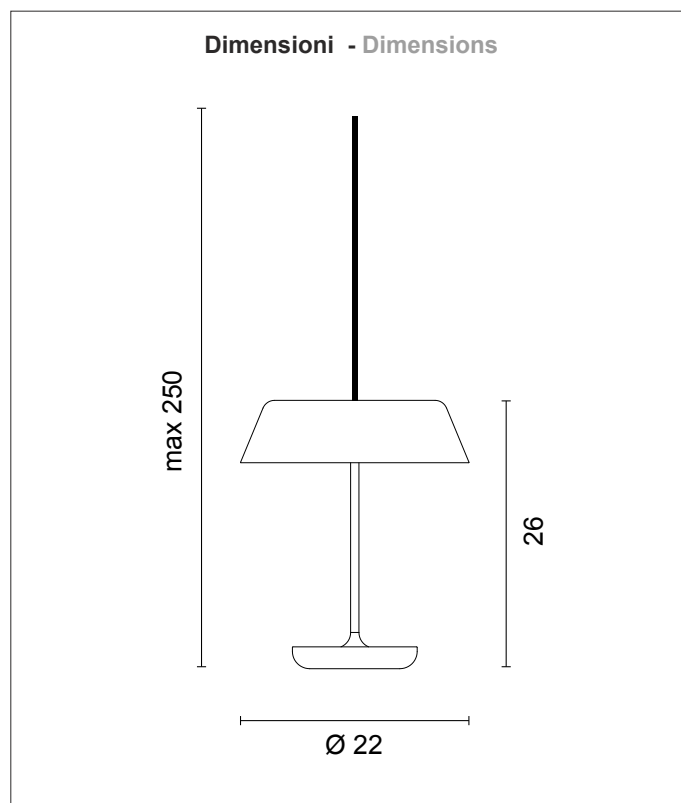

modello: modell:	SPIRITS
codice: code:	1535
design:	S. Cornelissen
anno - year:	2015
tipologia: typology:	lampada da sospensione suspension lamp
materiali: materials:	alluminio aluminium
luce: light:	diffusa indiretta diffuse indirect
sorgente luminosa: light sources:	LED 53V 250mA13,2W 1900lm 3000K
grado IP - IP grade:	20
peso netto - net weight:	1 Kg
finiture: finishes:	.01 bianco opaco (RAL 9003). .02.29 nero opaco (RAL 9005) interno foglia oro. .01.30 bianco opaco (RAL 9003) interno foglia argento. .01 white (RAL 9003). .02.29 out black (RAL 9005) in gold leaf. .01.30 out white (RAL 9003) in silver leaf.
marcatura: marking:	CE
simboli costruttivi: symbols:	F
	Rosoni o piastre con driver incluso da ordinare separatamente. Canopy or fixing plates including driver are sold separately.

0951 1 kg

Rosone completo di driver - 1 Spirits
Ceiling rose with driver - 1 Spirits

230V

.01 .02

0952 2 kg

Rosone completo di driver - 2 Spirits
Ceiling rose with driver - 2 Spirits

230V

.01 .02

.01

7,5 cm.

SOLO COLLEGAMENTO IN SERIE - ONLY SERIAL CONNECTION