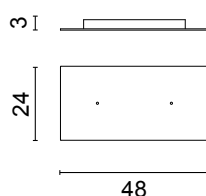

0951 1 kg

Rosone completo di driver - 1 Spirits
Ceiling rose with driver - 1 Spirits

230V

.01 .02

0952 2 kg

Rosone completo di driver - 2 Spirits
Ceiling rose with driver - 2 Spirits

230V

.01 .02