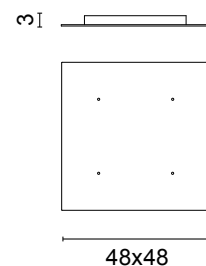

modello: modell:	SPIRITS
codice: code:	1535
design:	S. Cornelissen
anno - year:	2015
tipologia: typology:	lampada da sospensione suspension lamp
materiali: materials:	alluminio aluminium
luce: light:	diffusa indiretta diffuse indirect
sorgente luminosa: light sources:	LED 53V 250mA13,2W 1900lm 3000K
grado IP - IP grade:	20
peso netto - net weight:	1 Kg
finiture: finishes:	.01 bianco opaco (RAL 9003). .02.29 nero opaco (RAL 9005) interno foglia oro. .01.30 bianco opaco (RAL 9003) interno foglia argento. .01 white (RAL 9003). .02.29 out black (RAL 9005) in gold leaf. .01.30 out white (RAL 9003) in silver leaf.
marcatura: marking:	CE
simboli costruttivi: symbols:	F
	Rosoni o piastre con driver incluso da ordinare separatamente. Canopy or fixing plates including driver are sold separately.

0951 1 kg

Rosone completo di driver - 1 Spirits
Ceiling rose with driver - 1 Spirits

230V

.01 .02

0952 2 kg

Rosone completo di driver - 2 Spirits
Ceiling rose with driver - 2 Spirits

230V

.01 .02

.01

7,5 cm.

SOLO COLLEGAMENTO IN SERIE - ONLY SERIAL CONNECTION