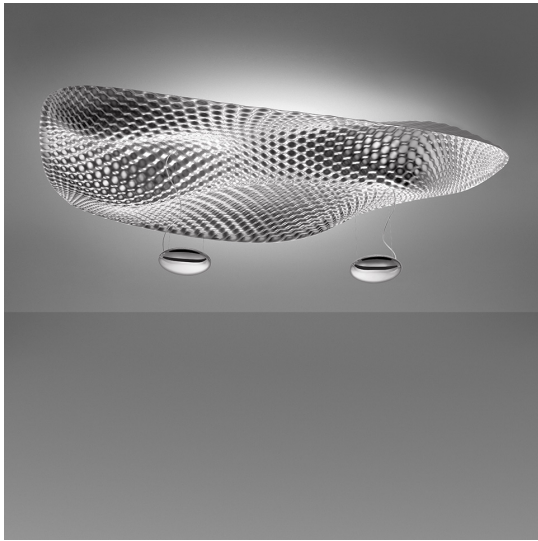

# Cosmic Angel Ceiling

Ross Lovegrove

IP20    Dimmerable:  +  -

## DESCRIPTION

"My concept way to freeze a moment that seemed to be created by air rolling over a thin sheet, achieving a very natural flow and rhythm in the lightweight sculptural skin. Ultimately it appears to be suspended in anti gravity on a cushion of air...like the cosmos in the complex forms and geometries that seem to defy explanation and create a sense of infinity." Materials: body lamp - reflector made of thermoplastic material; die-cast aluminium lighting units; upper diffuser in opal methacrylate.

## FEATURES

- Article Code: **1516010A**
- Colour: **Polished chrome**
- Installation: **Ceiling**
- Material: **ABS, aluminium**
- Series: **Design Collection, Hydro**
- Environment: **Indoor**
- Emission: **Indirect**
- design by: **Ross Lovegrove**

## DIMENSIONS

- Length: **cm 178**
- Width: **cm 80**
- Height: **cm 64**
- Impact Resistance: **N/D**
- Glow Wire Test: **N/D°**