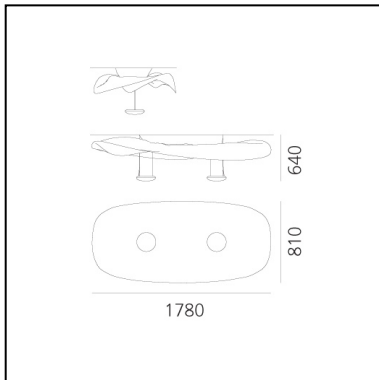

LUMINAIRE

- Watt: **800W + 110W**
- Voltage: **220V-240V**
- Delivered lumens output: **18000+9600lm**
- CCT: **2950+3000K**

DESCRIPTION

"My concept way to freeze a moment that seemed to be created by air rolling over a thin sheet, achieving a very natural flow and rhythm in the lightweight sculptural skin. Ultimately it appears to be suspended in anti gravity on a cushion of air...like the cosmos in the complex forms and geometries that seem to defy explanation and create a sense of infinity." Materials: body lamp - reflector made of thermoplastic material; die-cast aluminium lighting units; upper diffuser in opal methacrylate.

PRODUCT CODE: 1516010A

FEATURES

- Article Code: **1516010A**
- Colour: **Polished chrome**
- Installation: **Ceiling**
- Material: **ABS, aluminium**
- Series: **Design Collection, Hydro**
- Environment: **Indoor**
- Emission: **Indirect**
- design by: **Ross Lovegrove**

DIMENSIONS

- Length: **cm 178**
- Width: **cm 80**
- Height: **cm 64**
- Impact Resistance: **N/D**
- Glow Wire Test: **N/D°**

INCLUDED SOURCES

- Category: **FLUO**
- Number: **2**
- Lbs: **TC-LEL(G11)**
- Watt: **55W**
- Socket: **2G11**
- Color Rendering: **85**
- Color temperature (K): **3000K**
- Duration (h): **12000h**

NOT INCLUDED SOURCES