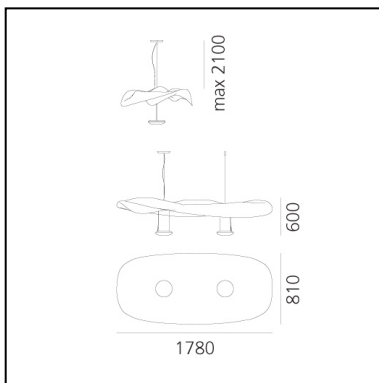

## LUMINAIRE

- Watt: **800W**
- Voltage: **220V-240V**
- Delivered lumens output: **18000lm**
- CCT: **2950K**

## DIMENSIONS

- Length: **cm 178**
- Width: **cm 80**
- Height: **cm 41**
- Max Height from ceiling: **cm 200**