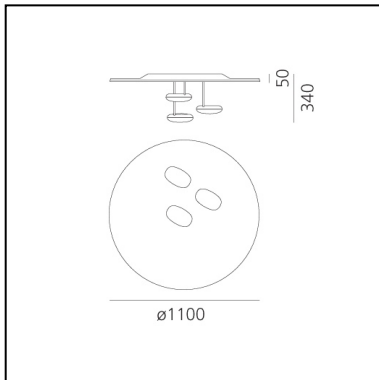

## LUMINAIRE

- Watt: **87W**
- Voltage: **220V-240V**
- Delivered lumens output: **3241lm**
- CCT: **3000K**
- Efficiency: **38%**
- Efficacy: **37.25lm/W**
- CRI: **90**
- Dimmable Typology: **Push**

## FEATURES

- Article Code: **1474110A**
- Colour: **Polished chrome / Aluminium**
- Installation: **Ceiling**
- Material: **Aluminium, steel**
- Series: **Design Collection, Hydro**
- Environment: **Indoor**
- Emission: **Indirect**
- design by: **Ross Lovegrove**

## DIMENSIONS

- Height: **cm 32**
- Diameter: **cm 110**
- Impact Resistance: **N/D**
- Glow Wire Test: **960°**

## SOURCES INCLUDED

- Category: **Led**
- Number: **3**
- Watt: **29W**
- Delivered lumens output: **4230lm**
- Color temperature (K): **3000K**
- CRI: **90**
- Color Tolerance: **MacAdam 2SDCM**