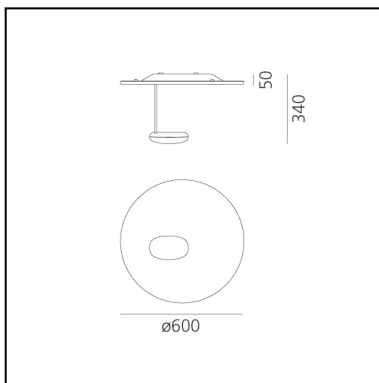

Droplet Mini Wall/Ceiling

Ross Lovegrove

IP20     Dimmerable: 

LUMINAIRE

- Watt: **160W**
- Voltage: **220V-240V**
- Delivered lumens output: **1425lm**
- CCT: **2950K**
- Efficiency: **43%**
- Efficacy: **8.9lm/W**
- CRI: **99**

DESCRIPTION

Wall/ceiling lamp, extending the range of Droplet series.
Materials: die-cast aluminium lighting unit; painted die-cast aluminium reflector.

PRODUCT CODE: 1472010A

FEATURES

- Article Code: **1472010A**
- Colour: **Polished chrome / Aluminium**
- Installation: **WallCeiling**
- Material: **Aluminium, steel**
- Series: **Design Collection, Hydro**
- Environment: **Indoor**
- Area contract: **Hospitality**
- Emission: **Indirect**
- design by: **Ross Lovegrove**

DIMENSIONS

- Height: **cm 34**
- Diameter: **cm 60**
- Impact Resistance: **N/D**
- Glow Wire Test: **960°**

NOT INCLUDED SOURCES

- Category: **HALO**
- Number: **1**
- Lbs: **Qt-de12**
- Watt: **160W**
- Socket: **R7s**
- Color Rendering: **1a**
- Color temperature (K): **2950K**
- Duration (h): **2000h**