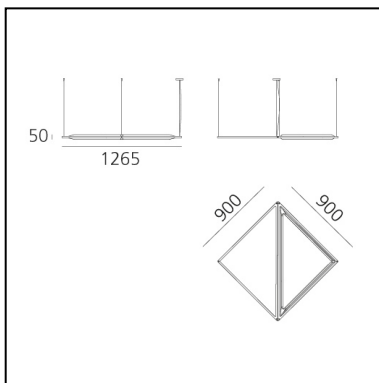

Flexia - Suspension - Blue

Mario Cucinella

 Dimmerable: 

LUMINAIRE

- Dimmable Typology: **Push & APP**

Notes

UGR standards for use in work spaces in any installation position.

DESCRIPTION

DIMENSIONS

- Length: **cm 126.5**
- Width: **cm 126.5**
- Height: **cm 5**