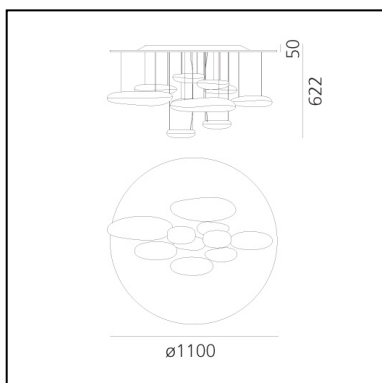

LUMINAIRE

- Watt: **320W**
- Voltage: **220V-240V**
- Delivered lumens output: **6600lm**
- CCT: **3000K**

DESCRIPTION

Lamp available in the suspension and ceiling versions. "A ceiling fixture that places a floating assembly of large pebbles below a simple modern aluminium disc. These in turn reflect each other bouncing light between their taugth bio - morphic surfaces and reflecting the environment around them. During the day the piece acts as a sculptural object reflecting the dynamics of natural light and the movement of people around them. Die-cast aluminium lighting units; reflective units made of injection-moulded thermoplastic material with metallic finish; die-cast aluminium reflector.

PRODUCT CODE: 1396110A

FEATURES

- Article Code: **1396110A**
- Colour: **Polished chrome**
- Installation: **Ceiling**
- Material: **Aluminium, ABS, steel**
- Series: **Design Collection, Hydro**
- Environment: **Indoor**
- Area contract: **Hospitality, Office, Residential**
- Emission: **Indirect**
- design by: **Ross Lovegrove**

DIMENSIONS

- Height: **cm 60**
- Diameter: **cm 110**
- Glow Wire Test: **960°**

NOT INCLUDED SOURCES

- Category: **HALO**
- Number: **2**
- Lbs: **Qt-de12**
- Watt: **160W**
- Socket: **R7s**
- Color Rendering: **1a**
- Color temperature (K): **2950K**
- Duration (h): **2000h**

ALTERNATIVE SOURCES