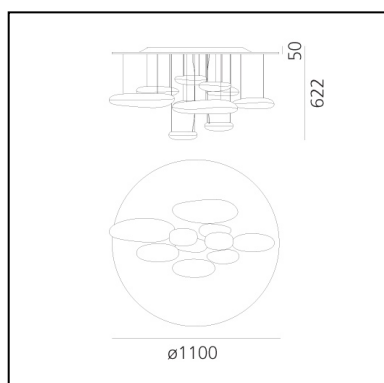

## LUMINAIRE

- Watt: **58W**
- Voltage: **220V-240V**
- Delivered lumens output: **3094lm**
- CCT: **3000K**
- Efficiency: **54%**
- Efficacy: **53.34lm/W**
- CRI: **90**
- Dimmable Typology: **Push**

## DESCRIPTION

Lamp available in the suspension and ceiling versions. "A ceiling fixture that places a floating assembly of large pebbles below a simple modern aluminium disc. These in turn reflect each other bouncing light between their taught bio - morphic surfaces and reflecting the environment around them. During the day the piece acts as a sculptural object reflecting the dynamics of natural light and the movement of people around them. Die-cast aluminium lighting units; reflective units made of injection-moulded thermoplastic material with metallic finish; stainless steel reflector. Dimmable (SwitchDim).

## FEATURES

- Article Code: **1366110A**
- Colour: **Polished chrome**
- Installation: **Ceiling**
- Material: **Aluminium, ABS, steel**
- Series: **Design Collection, Hydro**
- Environment: **Indoor**
- Area contract: **Hospitality, Office, Residential**
- Emission: **Indirect**
- design by: **Ross Lovegrove**

## DIMENSIONS

- Height: **cm 55**
- Diameter: **cm 110**
- Glow Wire Test: **650°**