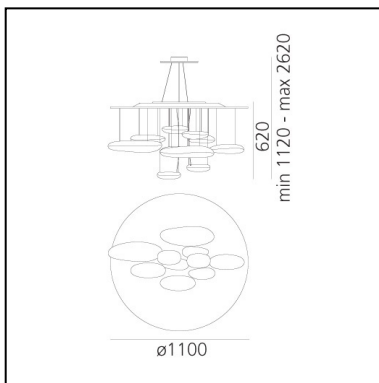

Mercury Suspension LED 2700K

Ross Lovegrove

IP20       Dimmerable: 

LUMINAIRE

- Watt: **58W**
- Voltage: **220V-240V**
- Delivered lumens output: **2893lm**
- CCT: **2700K**
- Efficiency: **54%**
- Efficacy: **49.88lm/W**
- CRI: **90**
- Dimmable Typology: **Push**

Notes

Its modular shape lends itself to the creation and realisation of customized compositions, supplied as special project.

DESCRIPTION

A ceiling fixture that places a floating assembly of large pebbles below a simple modern aluminium disc. These in turn reflect each other bouncing light between their taugth bio - morphic surfaces and reflecting the environment around them. During the day the piece acts as a sculptural object reflecting the dynamics of natural light and the movement of people around them. Die-cast aluminium lighting units; reflective units made of injection-moulded thermoplastic material with metallic finish; stainless steel reflector. Dimmable (SwitchDim).

PRODUCT CODE: 1367W10A

FEATURES

- Article Code: **1367W10A**
- Colour: **Polished chrome**
- Installation: **Suspension**
- Material: **Aluminium, ABS, steel**
- Series: **Design Collection, Hydro**
- Environment: **Indoor**
- Area contract: **Hospitality, Office, Residential**
- Emission: **Indirect**
- design by: **Ross Lovegrove**

DIMENSIONS

- Height: **cm 60**
- Diameter: **cm 110**
- Max Height from ceiling: **cm 200**
- Glow Wire Test: **650°**

SOURCES INCLUDED

- Category: **Led**
- Number: **2**
- Watt: **23.62W**
- Delivered lumens output: **2656lm**
- Color temperature (K): **2700K**
- CRI: **90**
- Color Tolerance: **MacAdam 2SDCM**
- Efficacy: **112lm/W**
- Service Life: **50000-L70**